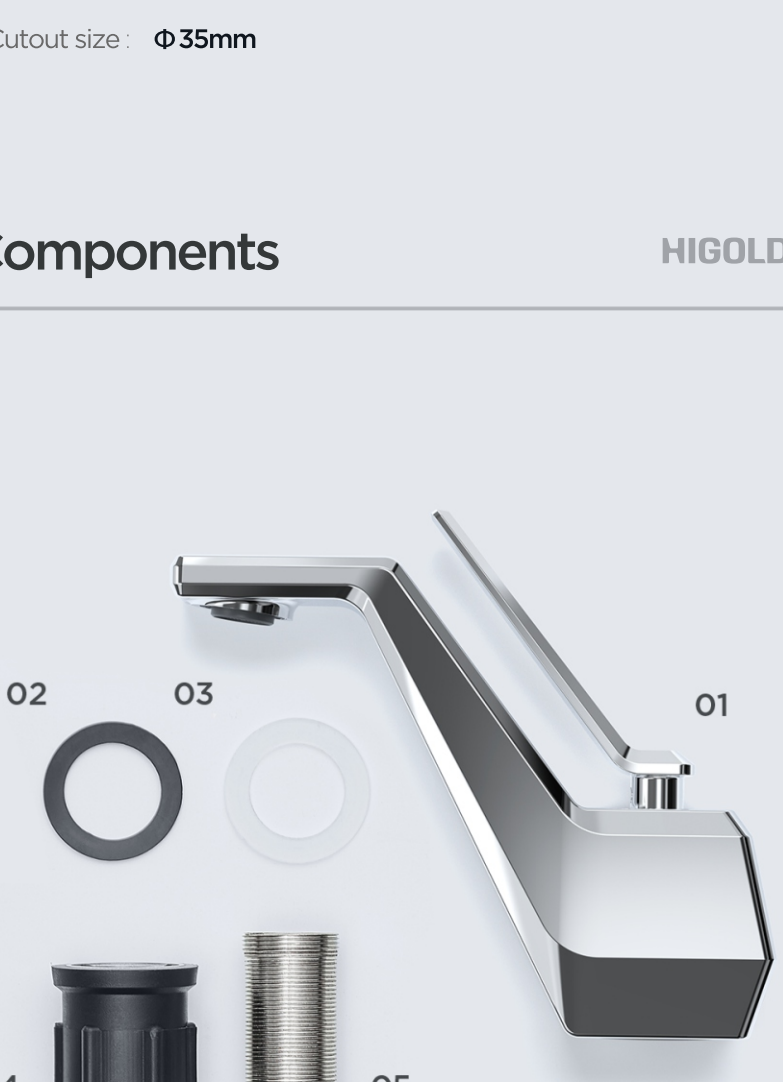

Shining starlight comes into view

Three colors, shine like the star sea

HIGOLD®

Bright Silver   Brushed Gun Grey   Rose Gold

Stand in the galaxy look up at the vast universe

Topmount or undermount
two choices for option

HIGOLD®

Product Specification

HIGOLD®

Product Name: B3 undermount hot and cold water faucet

Color: Bright silver/Rose gold/Gun grey

Product size: 168x146x51mm   Packing quantity: 10PCS

Material: Brass body + zinc alloy handle + stainless steel inlet pipe

Cutout size: Φ35mm

821315
Bright Silver

821316
Brushed Gun Grey

821317
Rose Gold

Product Name: B3 topmount hot and cold water faucet

Color: Bright silver/Rose gold/Gun grey

Product size: 208x271x53mm   Packing quantity: 8PCS

Material: Brass body + zinc alloy handle + stainless steel inlet pipe

Cutout size: Φ35mm