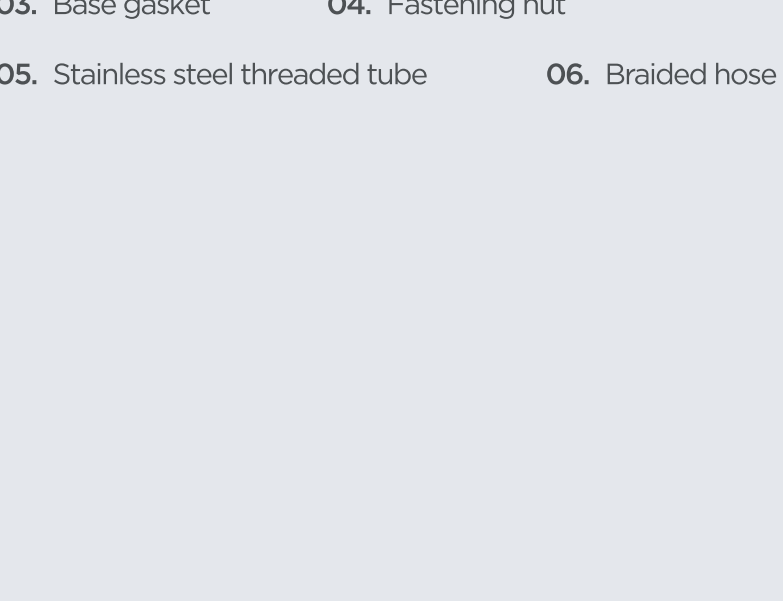

Color: Bright silver/Rose gold/Gun grey

Product size: 208x271x53mm Packing quantity: 8PCS

Material: Brass body + zinc alloy handle + stainless steel inlet pipe

Cutout size: Φ35mm

Components

HIGOLD®

01. Faucet body 02. Rubber gasket (Black)

03. Base gasket 04. Fastening nut

05. Stainless steel threaded tube 06. Braided hose