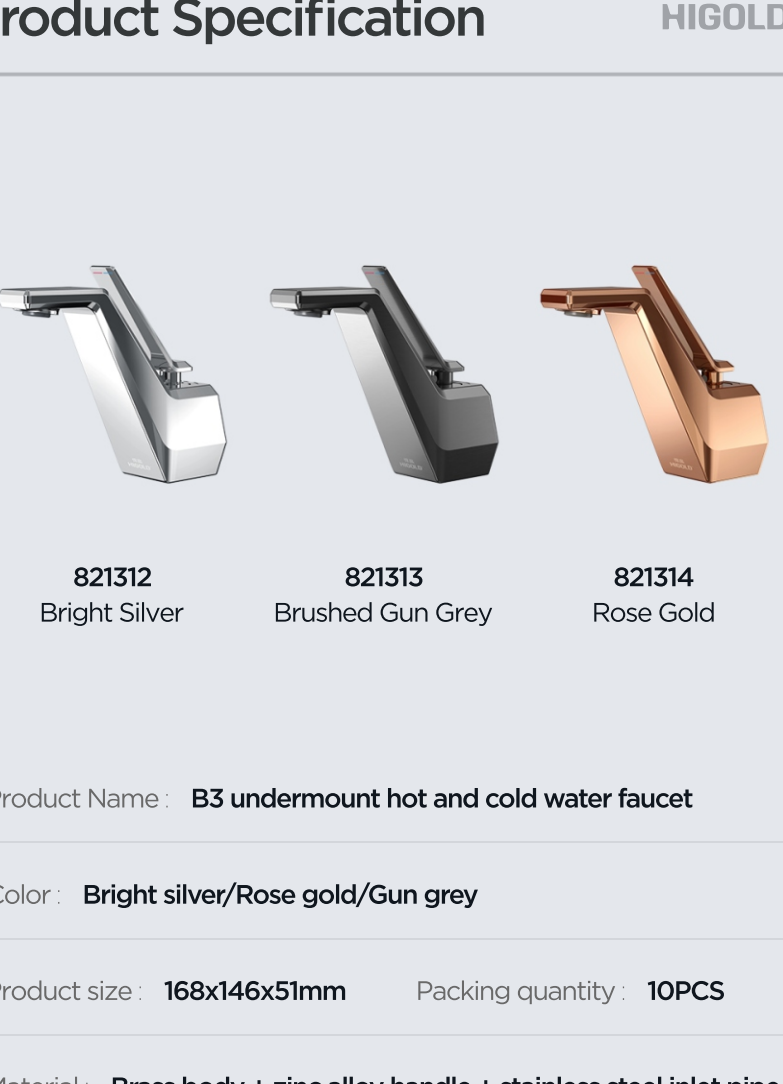

The water outlet tilts outwards
Water falls into the basin center
Reduce water splashing

HIGOLD®

Dual temperature control design Sometimes warm sometimes cool

Even across dimensions and time
You are still in control of temperature

HIGOLD®

Shining starlight comes into view

Three colors, shine like the star sea

HIGOLD®

Bright Silver Brushed Gun Grey Rose Gold

Stand in the galaxy look up at the vast universe

Topmount or undermount
two choices for option

HIGOLD®

Product Specification

HIGOLD®

821312
Bright Silver

821313
Brushed Gun Grey

821314
Rose Gold

Product Name: B3 undermount hot and cold water faucet

Color: Bright silver/Rose gold/Gun grey

Color: Bright silver/Rose gold/Gun grey

Product size: 208x271x53mm Packing quantity: 8PCS

Material: Brass body + zinc alloy handle + stainless steel inlet pipe

Cutout size: Φ35mm

Components

HIGOLD®

01. Faucet body 02. Rubber gasket (Black)